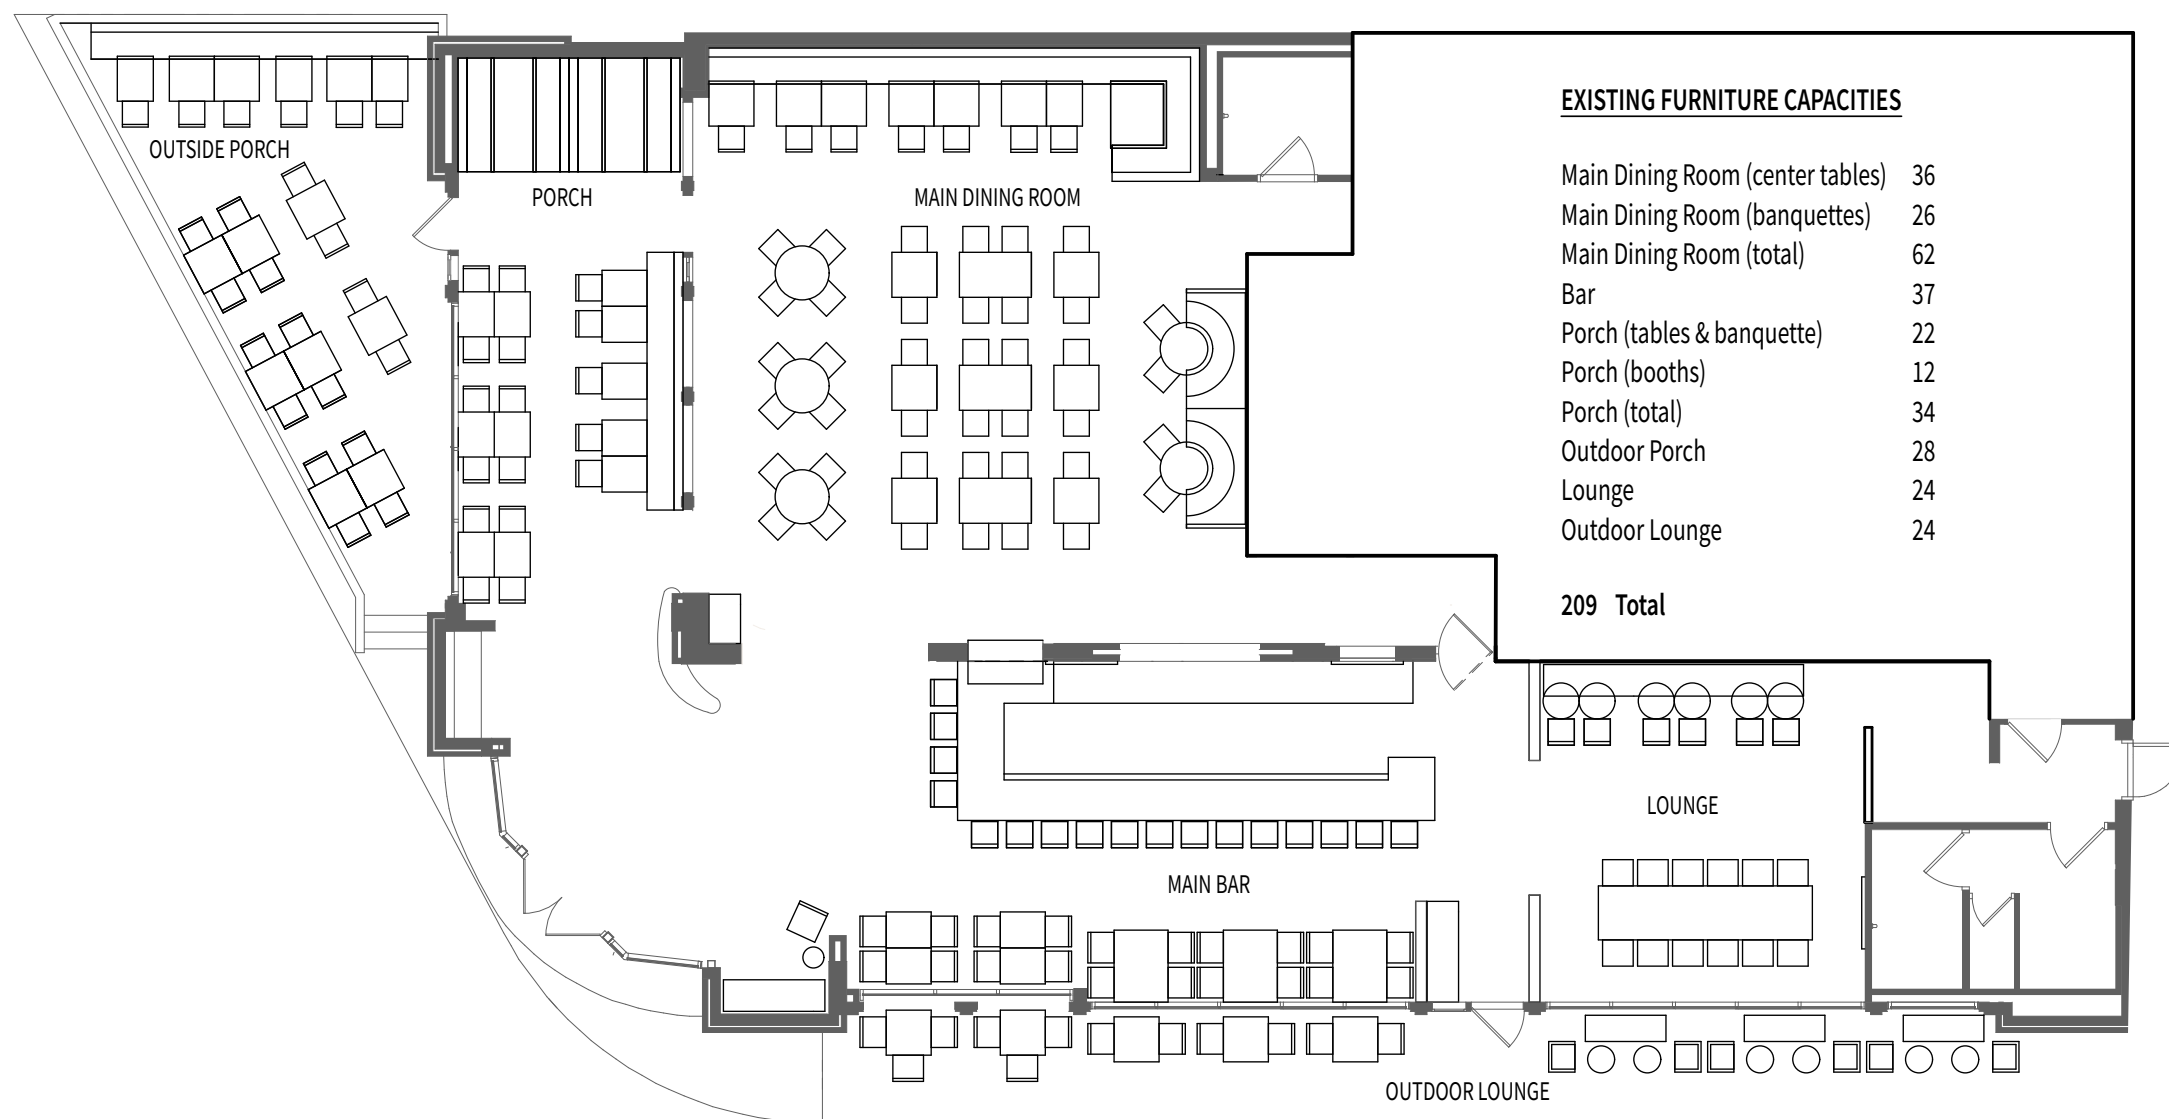

OZ RESTAURANT & BAR

PRIVATE PARTIES & SPECIAL EVENTS

2950 Clarendon Blvd. Arlington, VA

703.664.0693

ozarlington.com

EXISTING FURNITURE CAPACITIES

Main Dining Room (center tables)	36
Main Dining Room (banquettes)	26
Main Dining Room (total)	62
Bar	37
Porch (tables & banquette)	22
Porch (booths)	12
Porch (total)	34
Outdoor Porch	28
Lounge	24
Outdoor Lounge	24

209 Total

Porch Option

Option 1

OPTION 1 CAPACITIES

Main Dining Room (center tables)	36
Main Dining Room (banquettes)	26
Main Dining Room (total)	62
Bar	37
Porch (tables)	16
Porch (booths)	12
Porch (total)	28
Outdoor Porch	30
Lounge	24
Outdoor Lounge	24

205 Total

Option 2

OPTION 2 CAPACITIES

Main Dining Room (center tables)	32
Main Dining Room (banquettes)	22
Main Dining Room (total)	54
Bar	37
Porch (tables)	16
Porch (booths)	12
Porch (total)	28
Outdoor Porch	30
Lounge	24
Outdoor Lounge	24

197 Total

Option 3

OPTION 3 CAPACITIES

Main Dining Room (center tables)	30
Main Dining Room (banquettes)	26
Main Dining Room (total)	56
Bar	37
Porch (tables)	16
Porch (booths)	12
Porch (total)	28
Outdoor Porch	30
Lounge	24
Outdoor Lounge	24