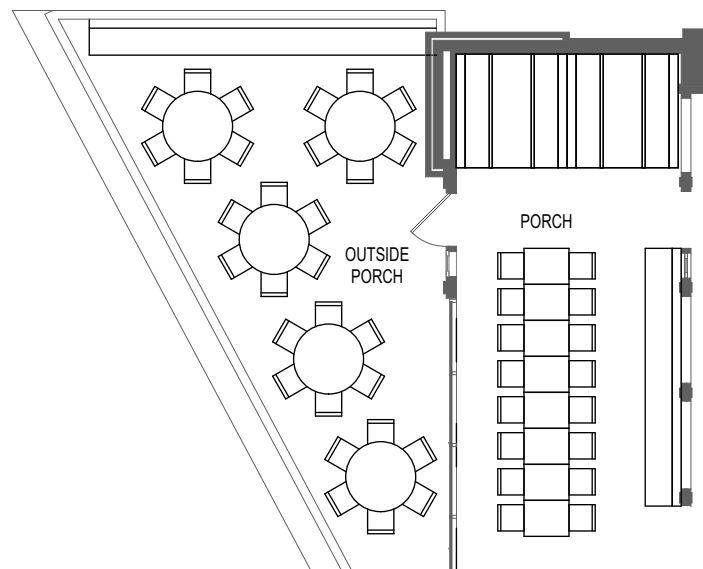

OZ RESTAURANT & BAR

PRIVATE PARTIES & SPECIAL EVENTS

2950 Clarendon Blvd. Arlington, VA

703.664.0693

ozarlington.com

EXISTING FURNITURE CAPACITIES

Main Dining Room (center tables)	36
Main Dining Room (banquettes)	26
Main Dining Room (total)	62
Bar	37
Porch (tables & banquette)	22
Porch (booths)	12
Porch (total)	34
Outdoor Porch	28
Lounge	24
Outdoor Lounge	24

209 Total

Porch Option

Option 1

OPTION 1 CAPACITIES

Main Dining Room (center tables)	36
Main Dining Room (banquettes)	26
Main Dining Room (total)	62
Bar	37
Porch (tables)	16
Porch (booths)	12
Porch (total)	28
Outdoor Porch	30
Lounge	24
Outdoor Lounge	24

205 Total

Option 2

OPTION 2 CAPACITIES

Main Dining Room (center tables)	32
Main Dining Room (banquettes)	22
Main Dining Room (total)	54
Bar	37
Porch (tables)	16
Porch (booths)	12
Porch (total)	28
Outdoor Porch	30
Lounge	24
Outdoor Lounge	24

197 Total

Option 3

OPTION 3 CAPACITIES

Main Dining Room (center tables)	30
Main Dining Room (banquettes)	26
Main Dining Room (total)	56
Bar	37
Porch (tables)	16
Porch (booths)	12
Porch (total)	28
Outdoor Porch	30
Lounge	24
Outdoor Lounge	24